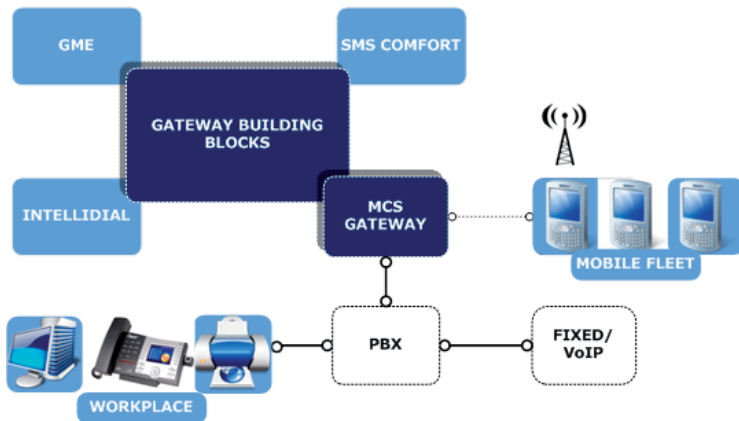

# FIXED MOBILE CONVERGENCE

## Next generation business GSM use

### STANDARD MCS GATEWAY FOR LOWERING COSTS

More mobility, flexibility & cost reducing innovations are at the forefront of gaining a competitive advantage. Integrating your GSM with your telephone switch maximises the communication efficiency of your employees. This in essence providing you with a clear cut advantage in managing with the highly demanding business environment of today. The standard MCS GSM Gateway offers a considerable cost saving opportunity for dialling fixed to mobile and mobile to fixed. In most countries, firms are momentarily paying 10 eurocent/mins. With an MCS GSM Gateway, you will pay approximately 1.5 eurocent/ mins.

### MCS "BUILDING BLOCKS"

The benefits of the MCS GSM Gateway can be expanded upon by adding MCS 'building blocks'. These integrated fixed/mobile convergence solutions will provide you with more GSM functionality, high savings and ultimately a more effective organization.